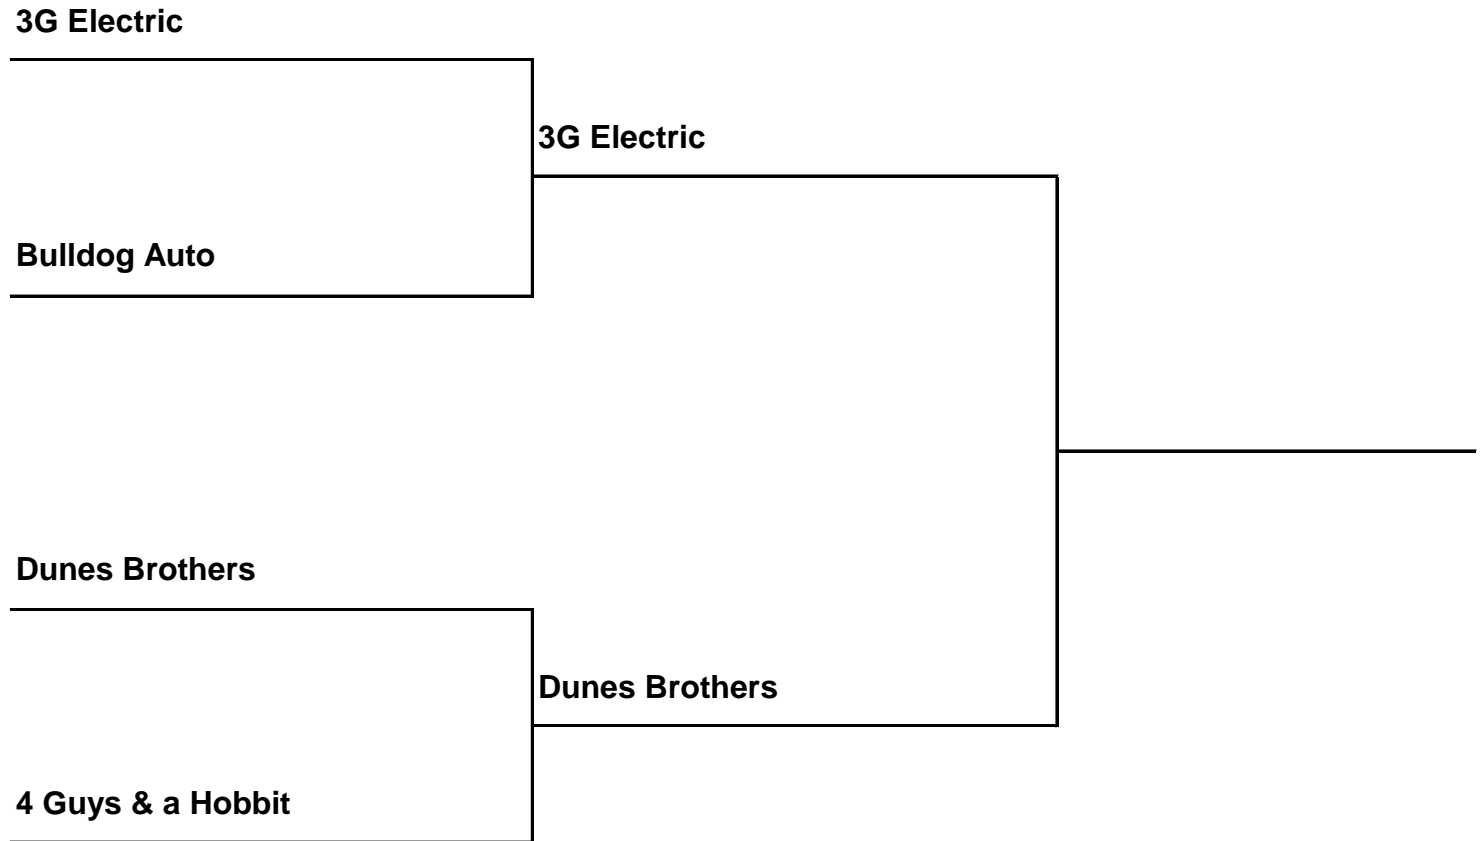

TUESDAY NIGHT MERCHANTS LEAGUE PLAYOFFS

Match Ties will be determined by a sudden death team playoff
Each match will play off on #1 or #10 - Depending on which Nine League was on
Match will be Total Team Score after one playoff hole: Most points you can win is 4-0
Playoff will continue until there is not a 2-2 tie